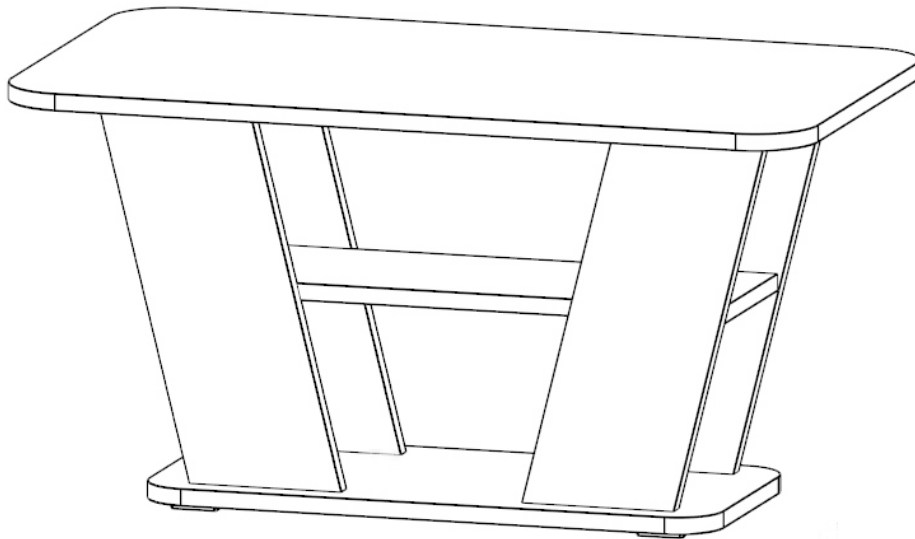

Model name PLATON  
 Product name COFFEE TABLE

- ① 1 x - 900x500x18
- ② 1 x - 640x300x18
- ③ 1 x - 639x200x18
- ④ 2 x - 478x164x18
- ⑤ 2 x - 478x164x18