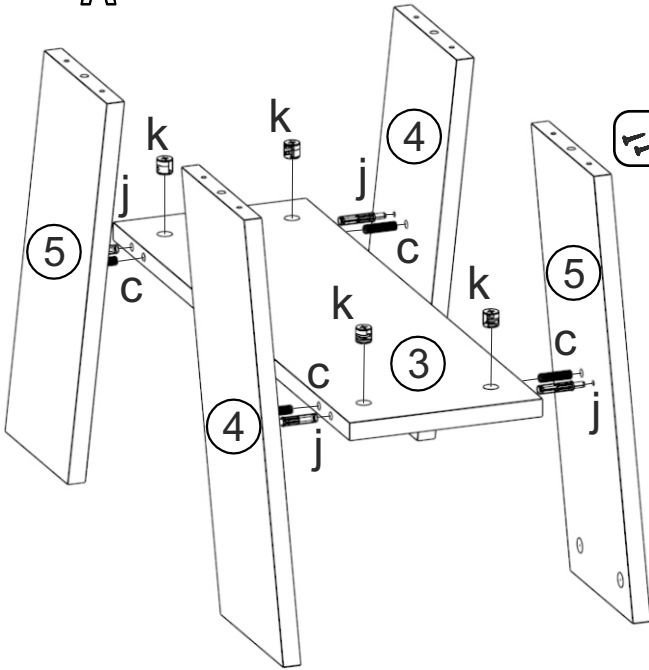

Model name PLATON  
 Product name COFFEE TABLE

- ① 1 x - 900x500x18
- ② 1 x - 640x300x18
- ③ 1 x - 639x200x18
- ④ 2 x - 478x164x18
- ⑤ 2 x - 478x164x18