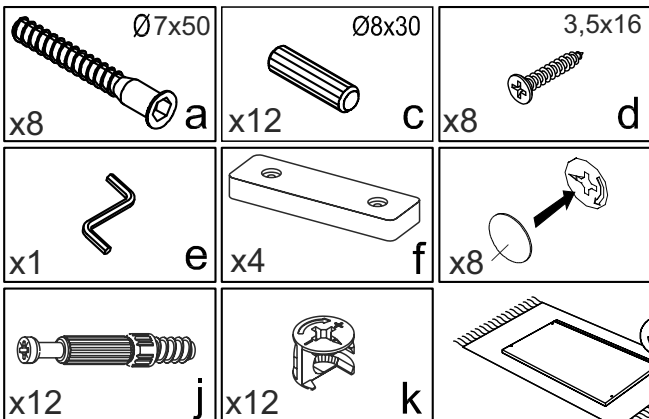

Model name PLATON  
 Product name COFFEE TABLE

- ① 1 x - 900x500x18
- ② 1 x - 640x300x18
- ③ 1 x - 639x200x18
- ④ 2 x - 478x164x18
- ⑤ 2 x - 478x164x18