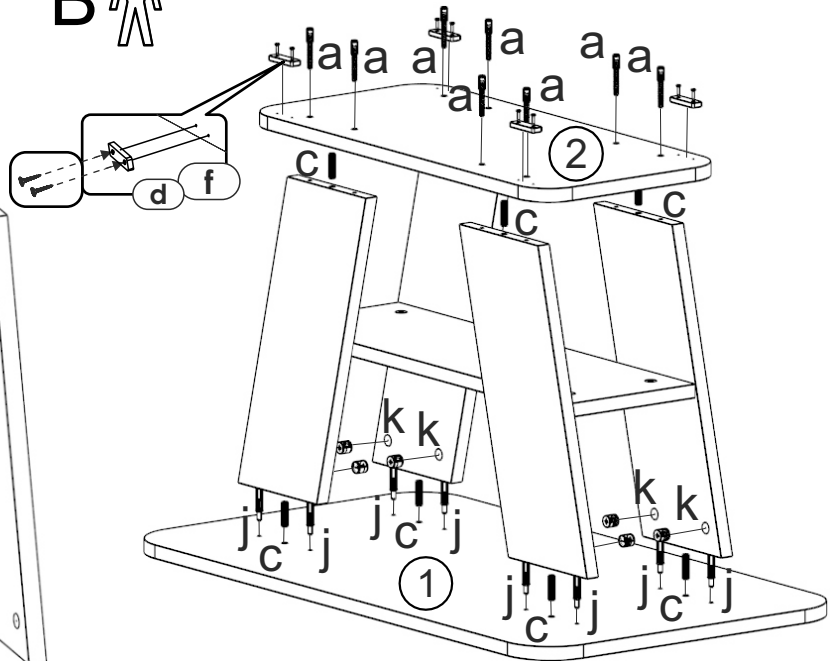

Model name PLATON  
 Product name COFFEE TABLE

- ① 1 x - 900x500x18
- ② 1 x - 640x300x18
- ③ 1 x - 639x200x18
- ④ 2 x - 478x164x18
- ⑤ 2 x - 478x164x18