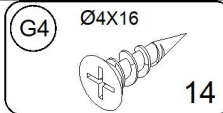

240 min

video tutorial

1/5	2, 3, 12, 13, 14, assembly instructions
2/5	1, 2, 5, 6, 7, 8, 9, 11
3/5	16, 17, 18, 19
4/5	Steel frame, mechanism, fittings
5/5	Handle, LED lights

1

2

3

3

- B7** Ø8X30 12
- P20** 8
- G4** Ø4X16 8
- K5** 4
- A1** Ø7X50 18

8

9

6

10

(N12) M4X22 4

11

12

13