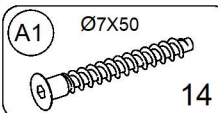

240 min

video tutorial

1/5	2, 3, 12, 13, 14, assembly instructions
2/5	1, 2, 5, 6, 7, 8, 9, 11
3/5	16, 17, 18, 19
4/5	Steel frame, mechanism, fittings
5/5	Handle, LED lights

1

2

3

3

- B7** Ø8X30 12
- P20** 8
- G4** Ø4X16 8
- K5** 4
- A1** Ø7X50 18

4

4

5

N11

6

5

7

M8