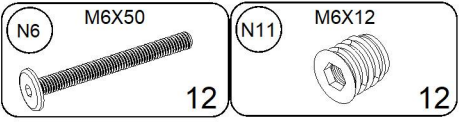

240 min

video tutorial

1/5	2, 3, 12, 13, 14, assembly instructions
2/5	1, 2, 5, 6, 7, 8, 9, 11
3/5	16, 17, 18, 19
4/5	Steel frame, mechanism, fittings
5/5	Handle, LED lights

1

2

3

3

- B7** Ø8X30 12
- P20** 8
- G4** Ø4X16 8
- K5** 4
- A1** Ø7X50 18

4

4

5

N11

6

5

7

M8

8

9

6

10

(N12) M4X22 4

11

12

13