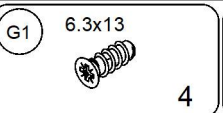

240 min

video tutorial

1/5	2, 3, 12, 13, 14, assembly instructions
2/5	1, 2, 5, 6, 7, 8, 9, 11
3/5	16, 17, 18, 19
4/5	Steel frame, mechanism, fittings
5/5	Handle, LED lights

1

2

3

3

- B7** Ø8X30 12
- P20** 8
- G4** Ø4X16 8
- K5** 4
- A1** Ø7X50 18

8

9

6

10

(N12) M4X22 4

11

12

13