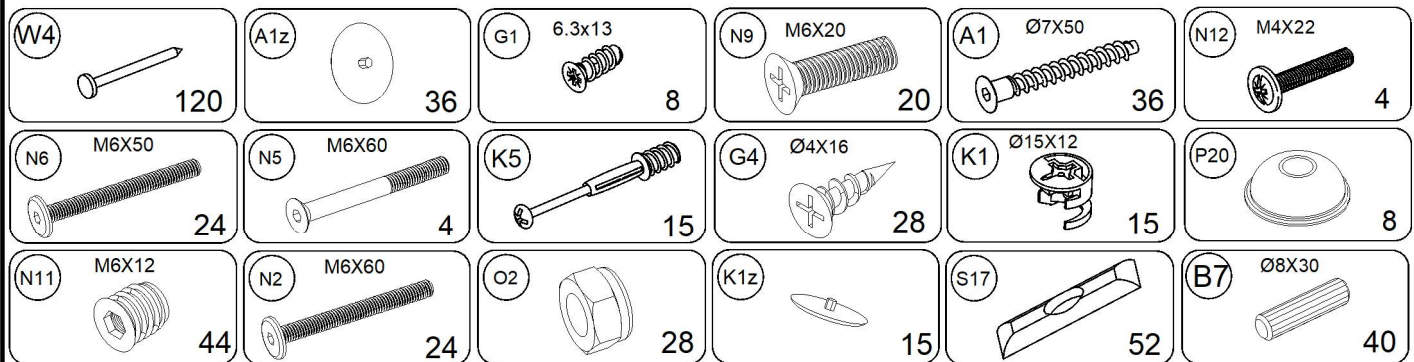

240 min

video tutorial

1/5	2, 3, 12, 13, 14, assembly instructions
2/5	1, 2, 5, 6, 7, 8, 9, 11
3/5	16, 17, 18, 19
4/5	Steel frame, mechanism, fittings
5/5	Handle, LED lights

1

2

3

3

- B7** Ø8X30 12
- P20** 8
- G4** Ø4X16 8
- K5** 4
- A1** Ø7X50 18

4

4

5

N11

6

5

7

M8

8

9

6

10

(N12) M4X22 4

11

12

13