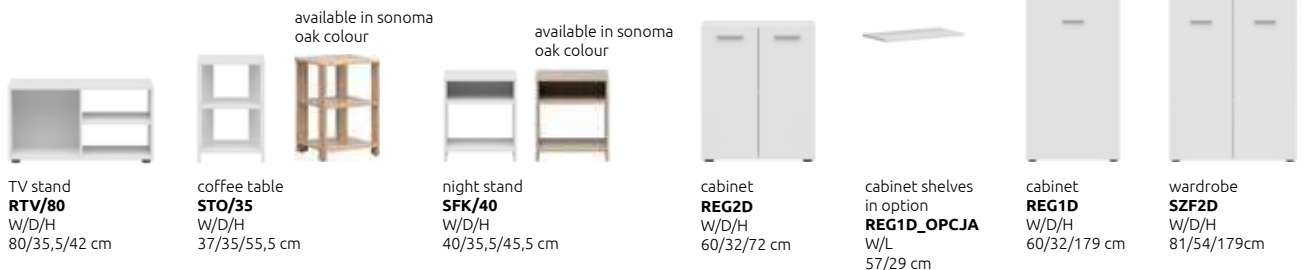

SEE THE WHOLE COLLECTION

TV stand
RTV/80
W/D/H
80/35,5/42 cm

available in sonoma
oak colour

available in sonoma
oak colour

cabinet shelves
in option
REG1D_OPCJA
W/L
57/29 cm