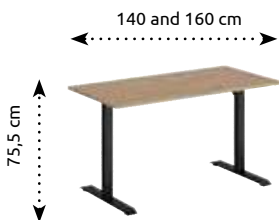

aristan oak

2 TYPES OF TABLETOPS

desk without a height-adjustable tabletop

2 DEPTHTS OF TABLETOPS

2 WIDTHS OF TABLETOPS

desk with a height-adjustable tabletop
- ability to configure 4 height presets
(range from 72 to 120 cm)