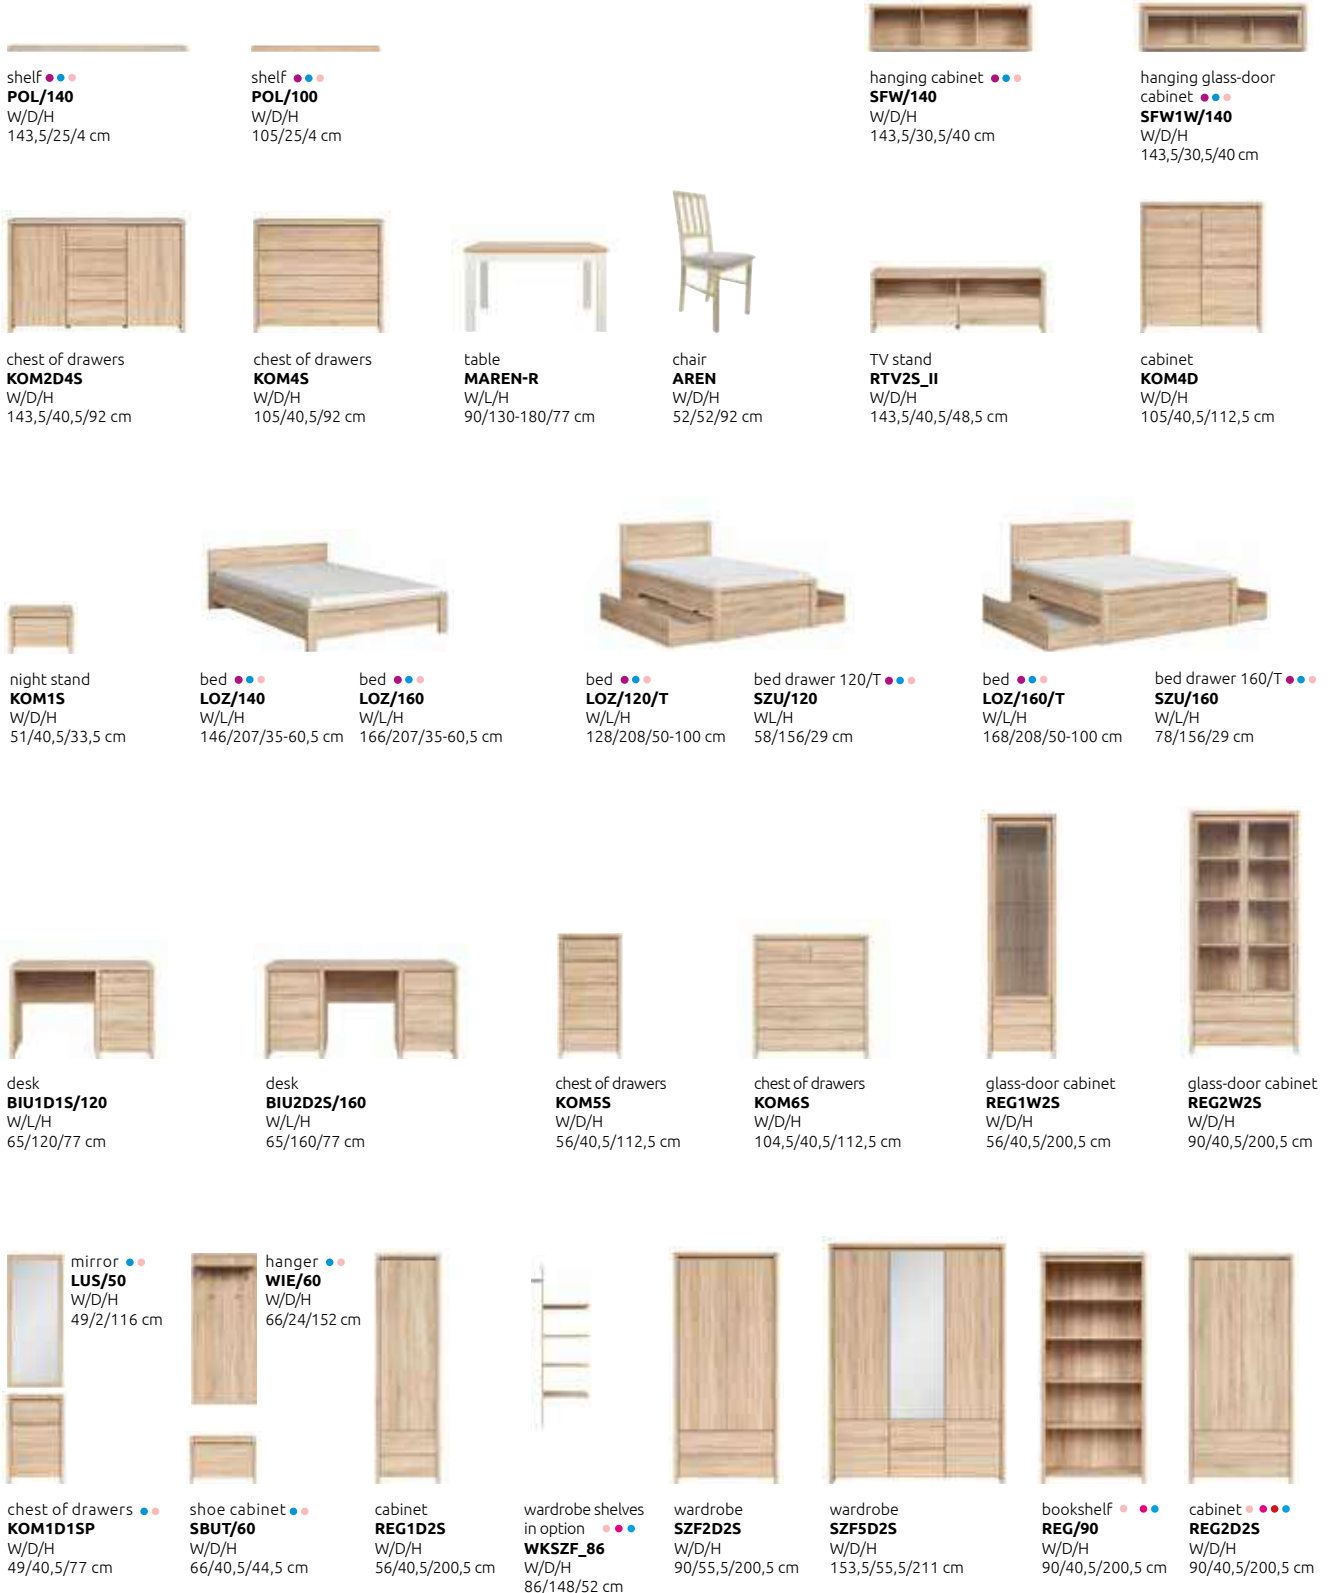

chest of drawers **KOM2D45**; glass-door cabinet **REG2W25**

• white

• sonoma oak

• white/wenge

• white / sonoma oak

• wenge

SEE THE WHOLE COLLECTION

cabinet **REG1D**; chest of drawers **KOM2D4S**; bookshelf **REG/60**; glass-door cabinet **REG1D1W**; TV stand **RTV2D**; coffee table **LAW/115**