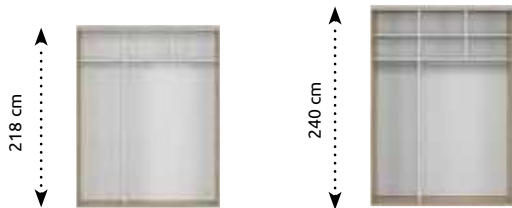

1 ADJUST THE WARDROBE SIZE

HEIGHT

How high is the interior you are decorating? Regardless of this, you can choose a low or high wardrobe, with a height of 218 or 240 cm.