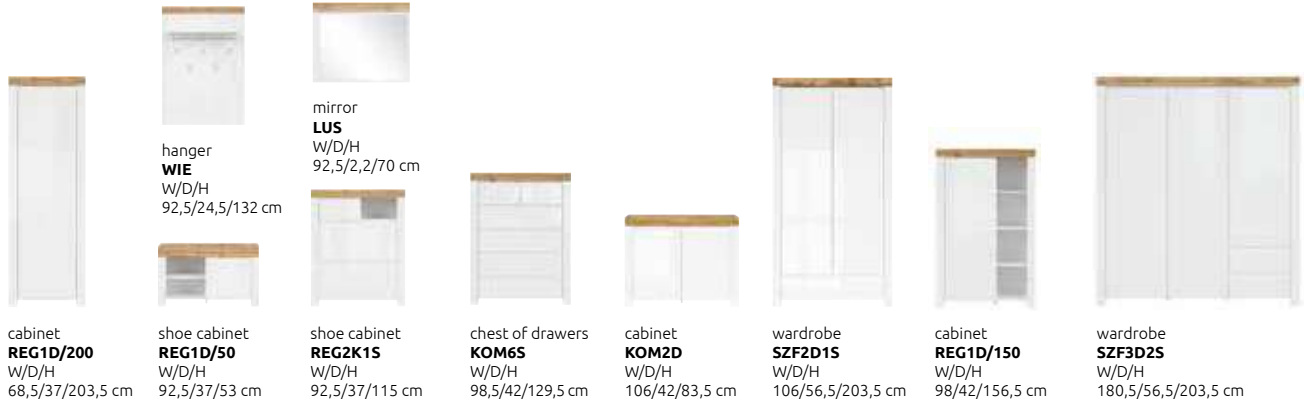

SEE THE WHOLE COLLECTION

glass-door cabinet **REG2D1W**; chest of drawers **KOM1D3S**; table **HOLTEN 2**; chair **HOLTEN 2**; glass-door cabinet **REG1D1W**