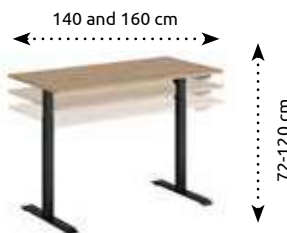

aristan oak

2 TYPES OF TABLETOPS

desk without a height-adjustable tabletop

2 DEPTHTS OF TABLETOPS

2 WIDTHS OF TABLETOPS

desk with a height-adjustable tabletop
- ability to configure 4 height presets
(range from 72 to 120 cm)