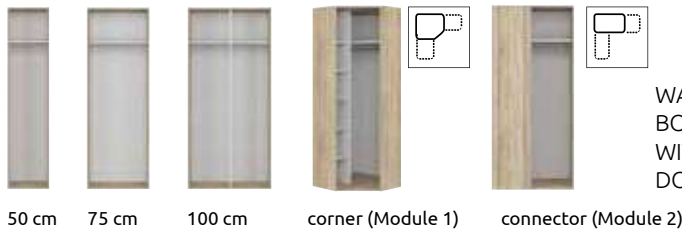

WIDTH

You can choose a single wardrobe or connect different bodies, creating a spectacular configuration. It's up to you.

WARDROBE BODIES WITH HINGED DOORS