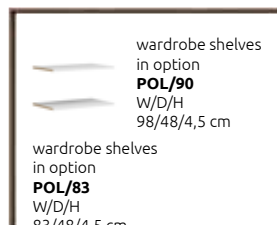

bed with container
and frame on gas lifts