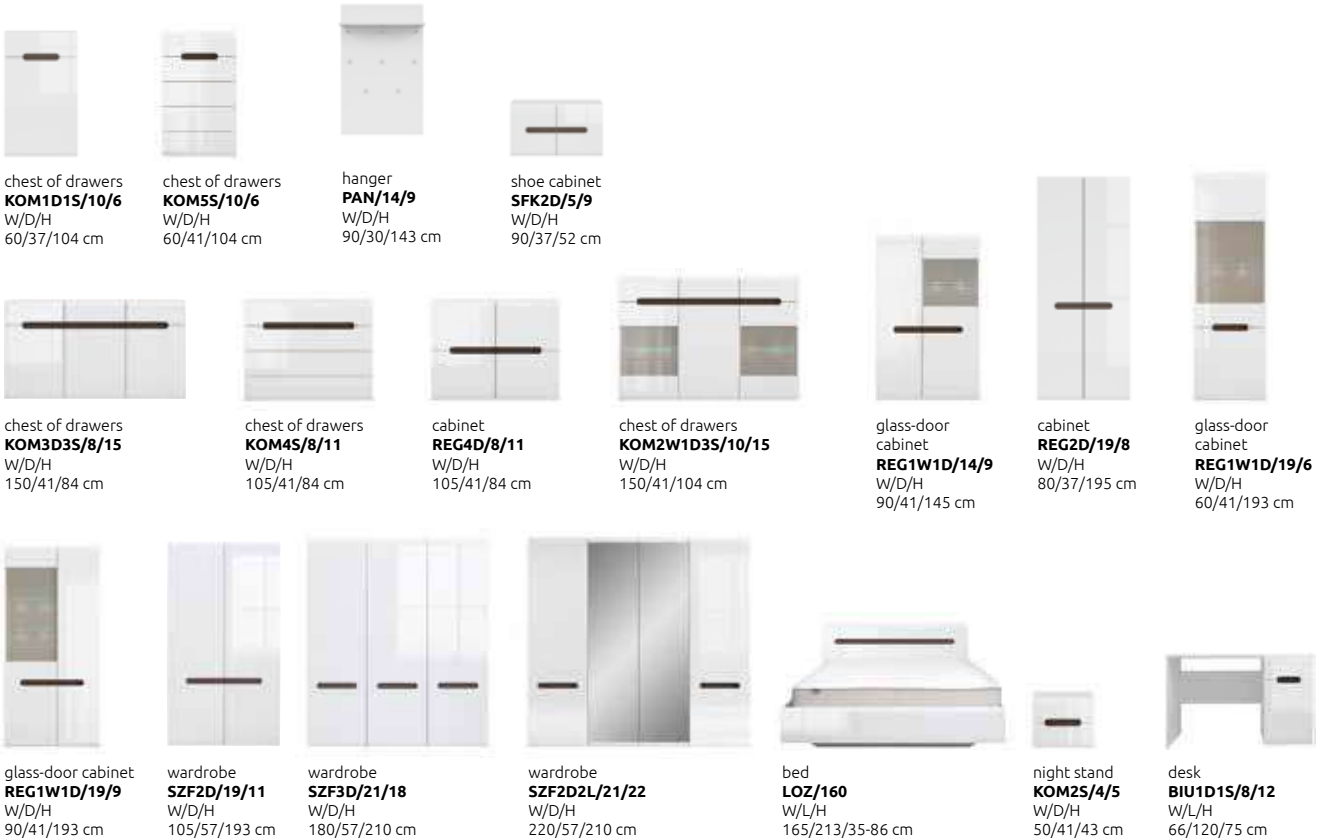

chair
AZTECA TRIO
W/D/H
42/49/85 cm

coffee table
LAW/4/11
W/L/H
65/110/40 cm

table
AZTECA TRIO
W/L/H
85/145-185/76 cm

TV stand
RTV2D2S/4/15
W/D/H
150/47/43 cm