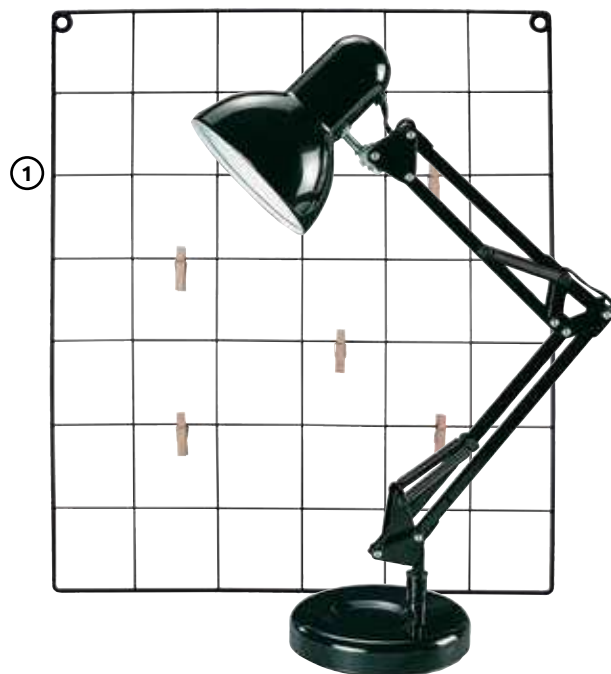

YOUTH ROOM

A teenager's room goes by its own rules. Above all, it should express the style, reflect the passions and meet the needs of the person living in it. When decorating this space, pay attention not only to functional furniture, but also to the design of the entire interior — appropriate decorations, lighting, wall colours.