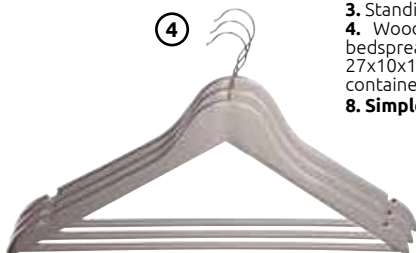

1. **Alabama** wall clock, diam. 30cm, plastic,
2. Hanging vacuum bag, dim. 60x110cm;
3. Standing mirror, colour; white, dim. 36x1,6x156cm;
4. Wooden hanger, 3pcs, colour: grey
5. **Azalia** bedspread dim. 220x200cm;
6. Shoe organizer, dim. 27x10x14,5cm, colour: anthracite
7. **Albula** storage container, dim 39,5x23,5x17,7cm, colour: white, blue;
8. **Simple** storage container, 9l, dim. 29x29x16cm